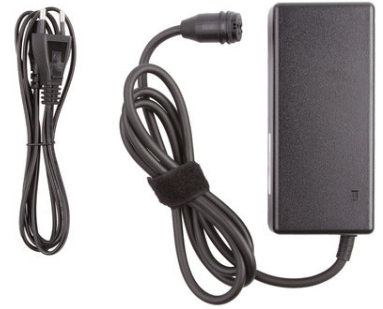

Fast Charger - 4A (E800 e M500)

SKU	3010000938
EAN	5608554017861

Fast Charger - 4A 22V

With the 4A fast charger, you'll cut the charging time in half on your BEEQ electric bikes equipped with SIMPLO battery, specifically the E800 Urban Motion and M500 Wild. You can achieve a full charge in just 3.5 hours. Take advantage of the convenience and speed of this charger to be readily prepared for your adventures!

Technical specifications:

Magnetic Charg Port Engagement
EU Plug
