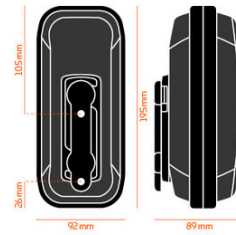

### Perfect for the essential tools.

The cageless TWIST toolbox has room for all the tools and essentials you need: tyre levers, inner tubes, mini-tools, repair kit, pump or CO2 cartridge. The angled design also makes it easy to stash your smartphone or energy bar. Compatible with FIDLOCK MAGNETIC-MECHANICAL BOTTLE MOUNTING SYSTEM (Base included).

Perfect for tools such as tire levers, tube, mini tool, patch kit

Mesh pockets to organize and to hold all things in place

Angular design for extra space

No external wear thanks to the cageless TWIST technology

Water repellent material

Filling volume: 550 ml

Weight: 192 g

Max. Filling weight: 500 g

Internal dimensions (LxWxD): 180mm x 70mm x 35mm (depth per bag side)

Outer dimensions (LxWxD): 195mm x 85mm x 82mm

Material: water-repellent EVA, PU, nylon, stainless steel