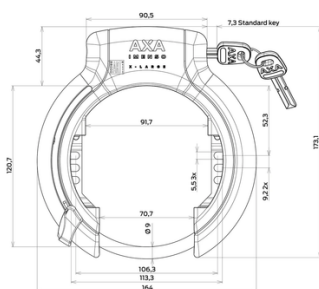

# Frame Lock - AXA Imenso X Large

SKU 3010004648

The AXA Imenso X Large is a high quality frame lock with an innovative design and the option to link a ULC plug-in chain to the lock so you can lock your bike to a fixed object.

The AXA Imenso X Large can be mounted in several different ways. The lock is standard mounted on mounting holes in the frame of the bicycle. If there are no mounting holes in the frame of the bicycle to mount a ring lock, you can order and use the AXA Flex mount strips.

The Imenso X Large has an extra wide opening of 92mm so that it also fits wide fenders or balloon tires. This ring lock has the color black.

## Product specifications

Safety level 12

In the frame lock fits the ULC plug-in chain

Child safety

Ergonomic push button

Online key service

Available in the colour black

Key retractable when lock is open